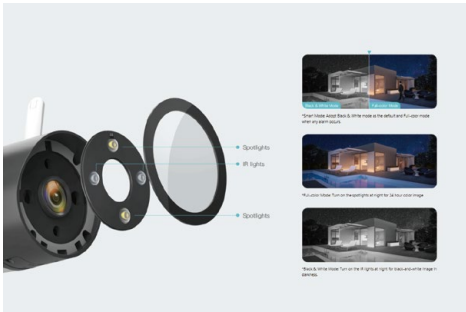

Tenda

RT6

Tenda Outdoor Wi-Fi Camera

2K

RT6

Tenda Outdoor Wi-Fi Camera 2K

Products Description

The outdoor Wi-Fi camera RT6, is a high-performance outdoor surveillance camera that integrates 2K resolution video, full-duplex two-way audio, smart-motion detection, sound and light alarm functions. The product is mostly used for outdoor monitoring scenarios such as courtyard, shops and schools, etc. The users can access the video via wireless or wired connection to the internet.

Selling Points

Sound and Light Alarm

When intrusion is detected during the alert period, a sound and white flashing light alarm will be triggered to warn illegal intruders. At the same time, the alarm message will be sent to your mobile.

Full-color Mode

Equipped with two high-power spotlights and two IR lights, and high sensitive image sensors, your night vision is now lit up and in full-color. There are three available night vision modes: Smart Mode, Full-color Mode, and Black & White Mode.

S-motion Detection

Based on AI deep learning image identification technology of Tenda, it integrates figure detection and motion detection, accurately recognizes figure movement, automatically captures suspicious status, and pushes alarm information in real time. Invalid alarms are filtered, thus greatly improving accuracy.