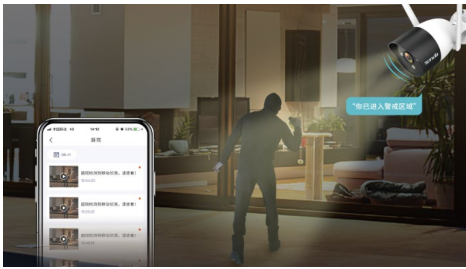

Tenda

RT6

Tenda Outdoor Wi-Fi Camera

2K

RT6

Tenda Outdoor Wi-Fi Camera 2K

Products Description

The outdoor Wi-Fi camera RT6, is a high-performance outdoor surveillance camera that integrates 2K resolution video, full-duplex two-way audio, smart-motion detection, sound and light alarm functions. The product is mostly used for outdoor monitoring scenarios such as courtyard, shops and schools, etc. The users can access the video via wireless or wired connection to the internet.

Selling Points

Sound and Light Alarm

When intrusion is detected during the alert period, a sound and white flashing light alarm will be triggered to warn illegal intruders. At the same time, the alarm message will be sent to your mobile.

S-motion Detection

Based on AI deep learning image identification technology of Tenda, it integrates figure detection and motion detection, accurately recognizes figure movement, automatically captures suspicious status, and pushes alarm information in real time. Invalid alarms are filtered, thus greatly improving accuracy.

Selling Points

Two-way Audio

Real-time full-duplex two-way audio communication function enables you to chat with your family anytime and anywhere, bringing the most affectionate greetings to your beloved.